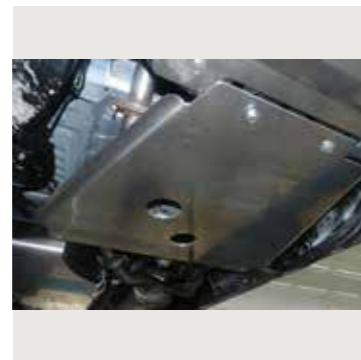

Tool kit 114-pieces - high quality B products

Ref. 10TF0032

Cric Airjack 4 Tonnes / 75cm

Airjack 4 Ton / 75cm

Ref. 10TF0057

Plaque de protection avant et carter

Frontal skid plate & Carter 6mm

HILUX D/C Ref. 20TF0051