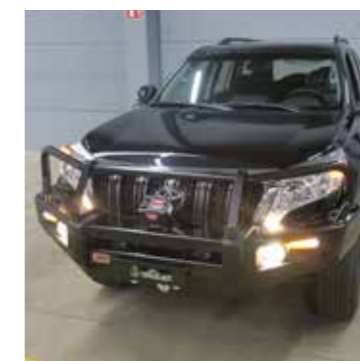

Pare-buffle renforcé, prise treuil, clignotants, feux antibrouillard

Bullbar, Heavy Duty incl. winchbumper, turning lights, fog lights

PRADO Ref. 20TF0032