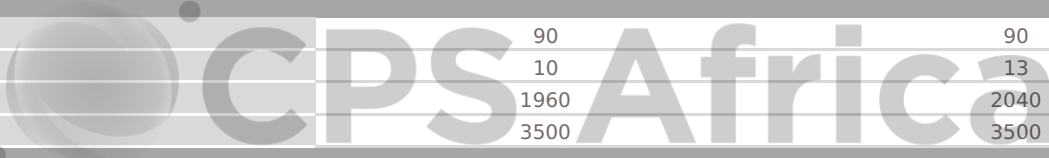

# 2520 x 800

Powered by HTML.COM

TECHNICAL CHARACTERISTICS	Van 2.2L HDI L2H1	Van 2.2L HDI L3H2
<b>ENGINE</b>		
Engine Type	Cylinder in line	Cylinder in line
Valves/cylinder	4	4
Fuel type	Diesel	Diesel
Displacement (cc)	2198	2198
Max power HP/rpm	130/3500	-
Max torque Nm	320/2000	320/2000
Fuel System	External injection	External injection
<b>BODY</b>		
Body style	Van	Van
Rear doors	Battantes	Battantes
<b>DIMENSIONS</b>		
Rear tread (mm)	1790	1790
Turning radius (m)	6,15	7,07
Front tread (mm)	1810	1810
Ground clearance (mm)	159	158
Wheelbase (mm)	3450	4035
Dimensions (Lxwxh) in mm	5413x2050x2254	5998*2050*2524
<b>TRANSMISSION</b>		
Gearbox	Manual	Manual
<b>WEIGHT/CAPACITIES</b>		
Fuel tank capacity (L)	90	90
Useful capacity (m3)	10	13
Curb weight (kg)	1960	2040
Gross vehicle weight (kg)	3500	3500
<b>BRAKES</b>		
Front brake	Discs	Discs
Rear brake	Discs	Discs
<b>SUSPENSIONS</b>		
Front suspension	Double triangle	Double triangle
Rear suspension	Leaf	Leaf
<b>TYRES</b>		
Tyre dimension	215/70R15C	215/75R16C
<b>EXTERIOR</b>		
Windscreen	Laminated , Tinted	Laminated , Tinted
Wheels	Steel with hubcap	Steel with hubcap
Door handles	Black	Black
Sliding side door	Right	Right
Pack	Chrome	Chrome
Bedliner	✓	✓