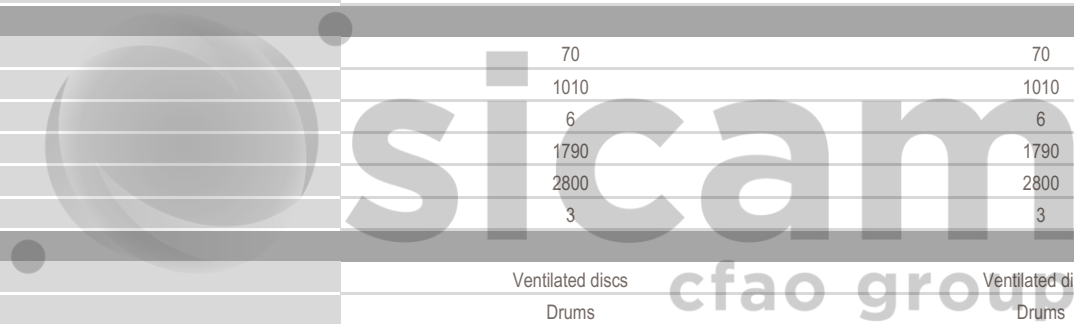

**TOYOTA****HIACE**

TECHNICAL CHARACTERISTICS	2.5L VAN 3-Seats A/C	3.0L VAN 3-Seats A/C
ENGINE		
Number of cylinders	4	4
Engine Type	Cylinder in line	Cylinder in line
Fuel type	Diesel	Diesel
Displacement (cc)	2494	2986
Max power HP/rpm	102/3600	92/4000
Max torque Nm	260/1600-2400	197 /2400
Fuel System	Direct injection	Direct injection
BODY		
Body style	Van	Van
Number of doors	4 doors	4 doors
DIMENSIONS		
Dimensions (Lxwxh) in mm	4695 x 1695 x 1980	4695 x 1695 x 1980
Wheelbase (mm)	2570	2570
Ground clearance (mm)	195	195
TRANSMISSION		
Gearbox	Manual	Manual
Transmission	Rear 2 WD	Rear 2 WD
WEIGHT/CAPACITIES		
Fuel tank capacity (L)	70	70
Payload (kg)	1010	1010
Useful capacity (m3)	6	6
Curb weight (kg)	1790	1790
Gross vehicle weight (kg)	2800	2800
Number of seats	3	3
BRAKES		
Front brake	Ventilated discs	Ventilated discs
Rear brake	Drums	Drums
Parking brake	Manual	Manual
SUSPENSIONS		
Front suspension	Double triangle	Double triangle
Rear suspension	Leaf	Leaf
TYRES		
Tyre dimension	195R15C	195R15C
EXTERIOR		
Windscreen	Tinted	Tinted
Footboard	Side step	Side step
Door handles	Black	Black
Door mirrors	Black	Black
Adjustable side mirrors	Manuals	Manuals

TOYOTA

HIACE

Sliding side door	Right	Right
INTERIOR & COMFORT	2.5L VAN 3-Seats A/C	3.0L VAN 3-Seats A/C
Driver seat	Reach adjustable	Reach adjustable
Front seats	3	3
Upholstery	Fabric	Fabric
Plug 12V	1	1
Steering wheel	Urethane	Urethane
Cup holder(s)	Front	Front
Radio	-	Radio CD
Connections	-	USB
Loud speakers	2	2
Air conditioning	Manual	Manual
PASSIVE SAFETY	2.5L VAN 3-Seats A/C	3.0L VAN 3-Seats A/C
Airbags	Driver , Passenger	Driver , Passenger
Seatbelts - Front	2 x 3 points + 1 x 2 points	2 x 3 points + 1 x 2 points
Headrests	Front	Front
ACTIVE SAFETY	2.5L VAN 3-Seats A/C	3.0L VAN 3-Seats A/C
Door unlock alert	✓	✓
Headlamps	Halogen	Halogen
High position brake lamp	✓	✓
ABS	✓	✓