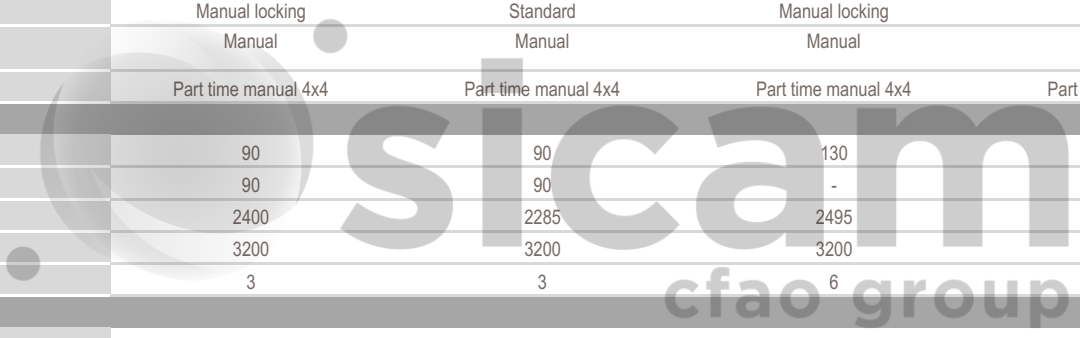

# LAND CRUISER 70 SERIES

TECHNICAL CHARACTERISTICS	LC79 4.2L Pick-up Single cab 5-MT 4X4	LC79 4.0L Pick-up Single cab 5-MT 4X4	LC79 4.2L Pick-up Double Cab 5-MT 4x4	LC79 4.0L Pick-up Double Cab 5-MT 4x4
<b>ENGINE</b>				
Number of cylinders	6	6	6	6
Engine Type	Cylinder in line	V engine	Cylinder in line	V engine
Fuel type	Diesel	Petrol	Diesel	Petrol
Displacement (cc)	4164	3956	4164	3956
Max power kW/rpm	96/3800	170/5200	96/3800	170/5200
Max power HP/rpm	131/3800	231/5200	131/3800	231/5200
Max torque Nm	285/2200	360/3800	285/2200	360/3800
<b>BODY</b>				
Body style	Pick-up single cabin	Pick-up single cabin	Pick-up double cab	Pick-up double cab
Number of doors	2 doors	2 doors	4 doors	4 doors
<b>DIMENSIONS</b>				
Dimensions (Lxwxh) in mm	5095 x 1770 x 1970	5095 x 1770 x 1970	5095 x 1770 x 1960	5235 x 1770 x 1960
Wheelbase (mm)	3180	3180	3180	3180
Ground clearance (mm)	235	235	235	283
<b>TRANSMISSION</b>				
Rear differential	Manual locking	Standard	Manual locking	Standard
Front differential	Manual locking	Standard	Manual locking	Standard
Gearbox	Manual	Manual	Manual	Manual
Transmission	Part time manual 4x4	Part time manual 4x4	Part time manual 4x4	Part time manual 4x4
<b>WEIGHT/CAPACITIES</b>				
Fuel tank capacity (L)	90	90	130	130
Additional fuel tank capacity (L)	90	90	-	-
Curb weight (kg)	2400	2285	2495	2410
Gross vehicle weight (kg)	3200	3200	3200	3200
Number of seats	3	3	6	6
<b>BRAKES</b>				
Front brake	Ventilated discs	Ventilated discs	Ventilated discs	Ventilated discs
Rear brake	Drums	Drums	Drums	Drums
Parking brake	Manual	Manual	Manual	Manual
<b>SUSPENSIONS</b>				
Front suspension	Coil type	Coil type	Coil type	Coil type
Rear suspension	Leaf	Leaf	Leaf	Leaf
<b>TYRES</b>				
Tyre dimension	7.50R16-8 SAHARA 5.50F	7.50 R16-8 SAHARA 5.50F	7.50R16-8 SAHARA 5.50F	7.50R16-8 SAHARA 5.50F
<b>EXTERIOR</b>				
Snorkel	✓	✓	✓	✓
Wheels	Steel with hubcap	Steel with hubcap	Steel with hubcap	Steel with hubcap
Door mirrors	Black	Black	Black	Black