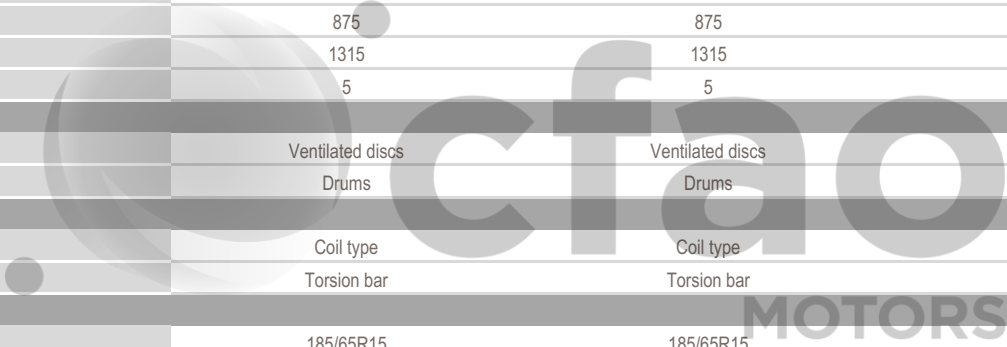

TECHNICAL CHARACTERISTICS	GL 5D 1197p MT	GLX - Manual gearbox SLDA	GLX 5D 1197p AMT SLDA
ENGINE			
Number of cylinders	4	4	4
Fuel type	Petrol	Petrol	Petrol
Displacement (cc)	1197	1197	1197
Max power HP/rpm	83 / 6000	83 / 6000	83 / 6000
Max torque Nm	113 / 4200	113 / 4200	113 / 4200
Fuel System	multipoint injection	multipoint injection	multipoint injection
BODY			
Body style	Compacts	Compacts	Compacts
Number of doors	5 doors	5 doors	5 doors
DIMENSIONS			
Ground clearance (mm)	145	145	145
Wheelbase (mm)	2450	2450	2450
Dimensions (Lxwxh) in mm	3840*1735*1530	3840*1735*1530	3840*1735*1530
TRANSMISSION			
Gearbox	Manual	Manual	Automatic
WEIGHT/CAPACITIES			
Fuel tank capacity (L)	37	37	37
Curb weight (kg)	875	875	875
Gross vehicle weight (kg)	1315	1315	1315
Number of seats	5	5	5
BRAKES			
Front brake	Ventilated discs	Ventilated discs	Ventilated discs
Rear brake	Drums	Drums	Drums
SUSPENSIONS			
Front suspension	Coil type	Coil type	Coil type
Rear suspension	Torsion bar	Torsion bar	Torsion bar
TYRES			
Tyre dimension	185/65R15	185/65R15	185/65R15
EXTERIOR			
Front grill	Black	Black	Black
Wheels	Aluminium	Aluminium	Aluminium
Door handles	Body colour	Body colour	Body colour
Door mirrors	Body colour	Body colour	Body colour
Adjustable side mirrors	Electric	Electric	Electric
Bumper - Front&Rear	Body colour	Body colour	Body colour
INTERIOR & COMFORT			
Keyless entry system	-	✓	✓
Steering wheel	-	Leather	Leather
Plug 12V	1	1	1